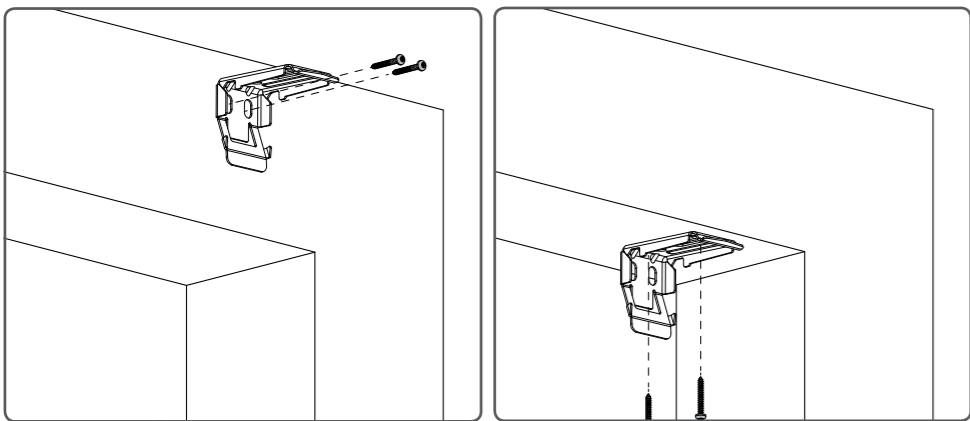

EN TOP DOWN & TOP DOWN BOTTOM UP INSTRUCTIONS MANUAL

Read the instructions carefully before assembling and using the product. Assembling process can be completed by non-professionals. For indoor use only.

Safe by design means the hazards have been identified early in the design process to eliminate or minimise the risk of harm throughout the life of the product.

INSTRUCTIONS