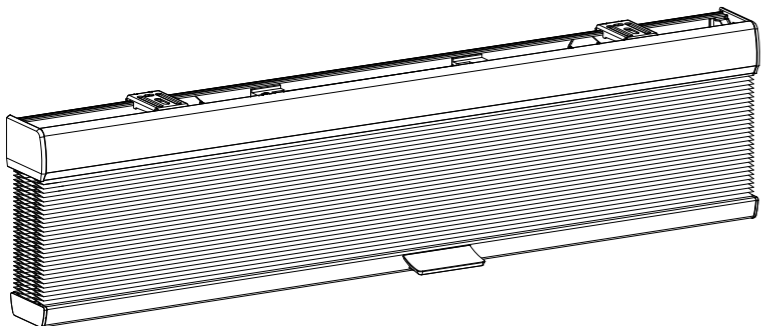

EN TOP DOWN & TOP DOWN BOTTOM UP INSTRUCTIONS MANUAL

Read the instructions carefully before assembling and using the product. Assembling process can be completed by non-professionals. For indoor use only.

Safe by design means the hazards have been identified early in the design process to eliminate or minimise the risk of harm throughout the life of the product.

INSTRUCTIONS