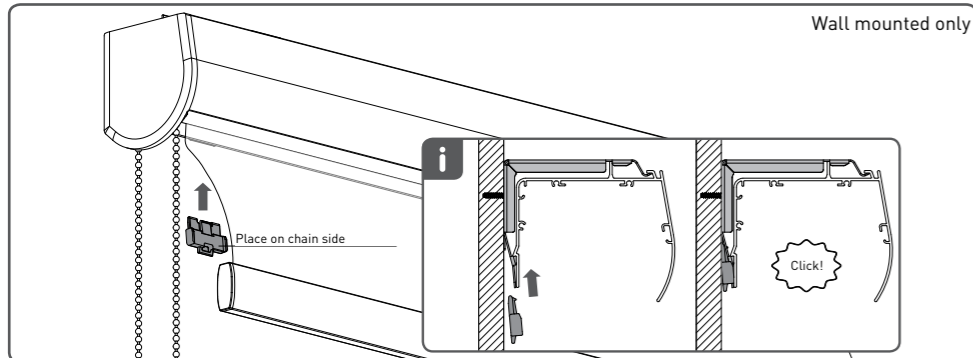

*Numbers of brackets may vary.

! WARNING!

- Young children can strangle in the loop of pull cords, chains and tapes, and cords that operate window coverings.
- To avoid strangulation and entanglement, keep cords out of the reach of young children. Cords may become wrapped around a child's neck
- Move beds, cots and furniture away from window covering cords.
- Do not tie cords together.
- Make sure cords do not twist together and form a loop.

INSTRUCTIONS

! Always remember to install the child safety devices as specified in the child safety manual. **Fixings are not included.**

Wall mounted only

NO MONTERINGSANVISNING FOR RULLEGARDIN MED SEMI-ÅPEN KASSETT