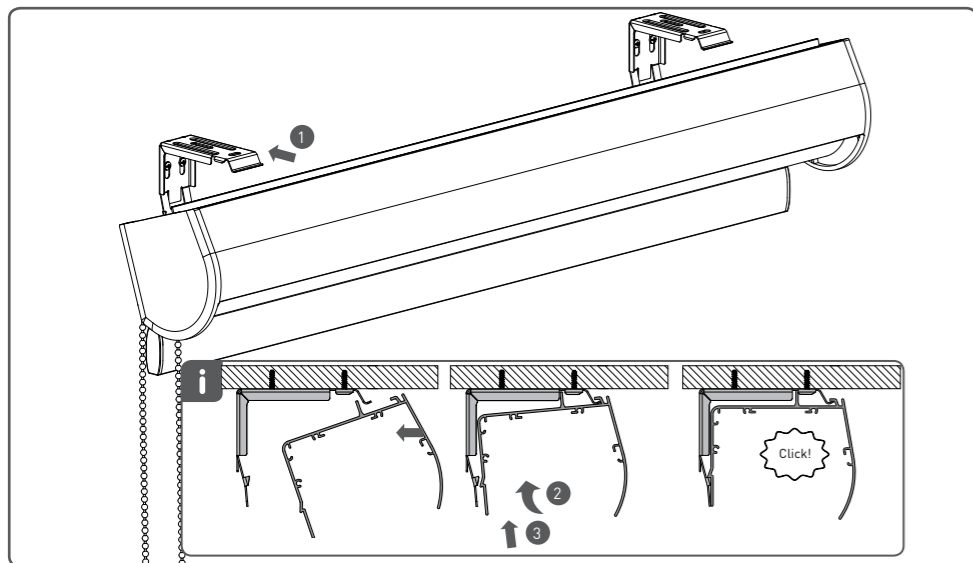

*Numbers of brackets may vary.

! WARNING!

- Young children can strangle in the loop of pull cords, chains and tapes, and cords that operate window coverings.
- To avoid strangulation and entanglement, keep cords out of the reach of young children. Cords may become wrapped around a child's neck
- Move beds, cots and furniture away from window covering cords.
- Do not tie cords together.
- Make sure cords do not twist together and form a loop.

INSTRUCTIONS

! Always remember to install the child safety devices as specified in the child safety manual. **Fixings are not included.**

Wall mounted only

NO MONTERINGSANVISNING FOR RULLEGARDIN MED SEMI-ÅPEN KASSETT